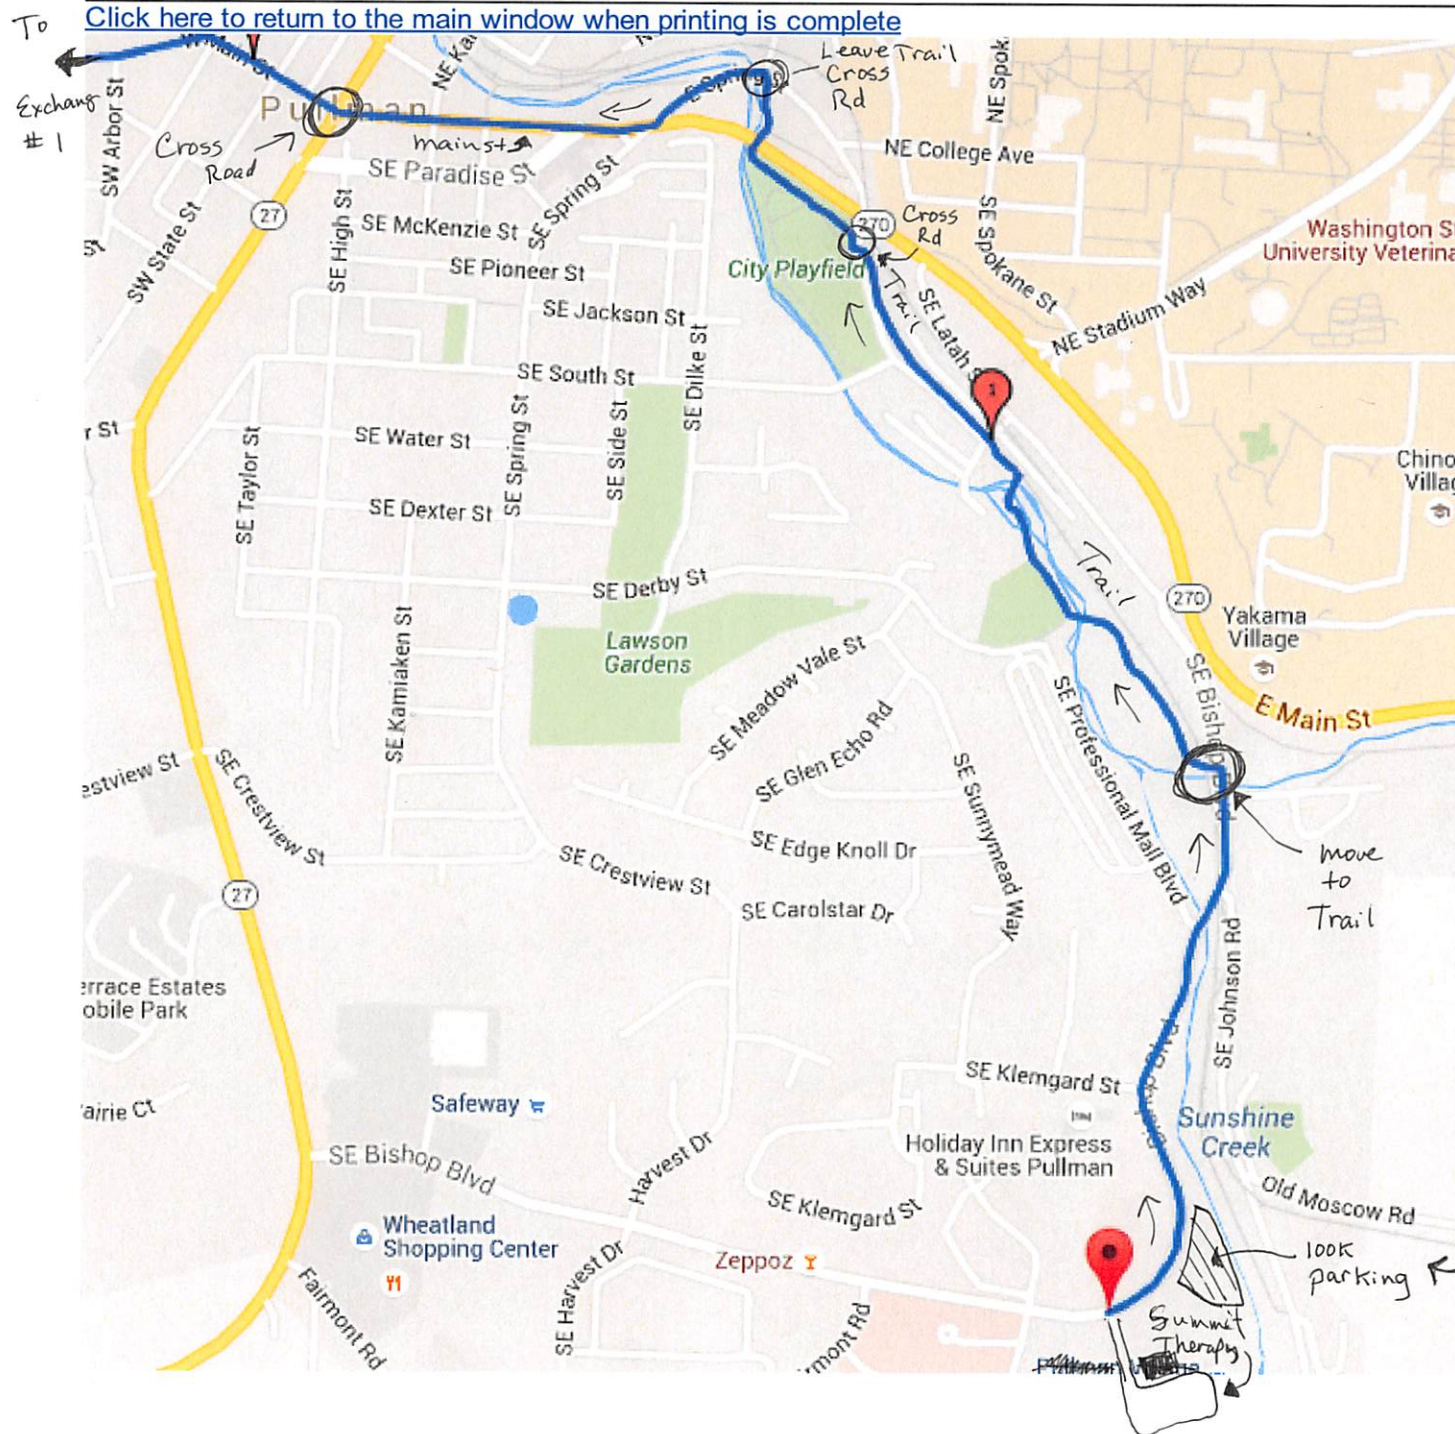

[Click here to return to the main window when printing is complete](#)

Note: there will be no parking at Summit Therapy. Runners can be dropped off at the Summit Therapy parking lot. Parking will be available @ the Pullman Theatre / Fineside Restaurant.