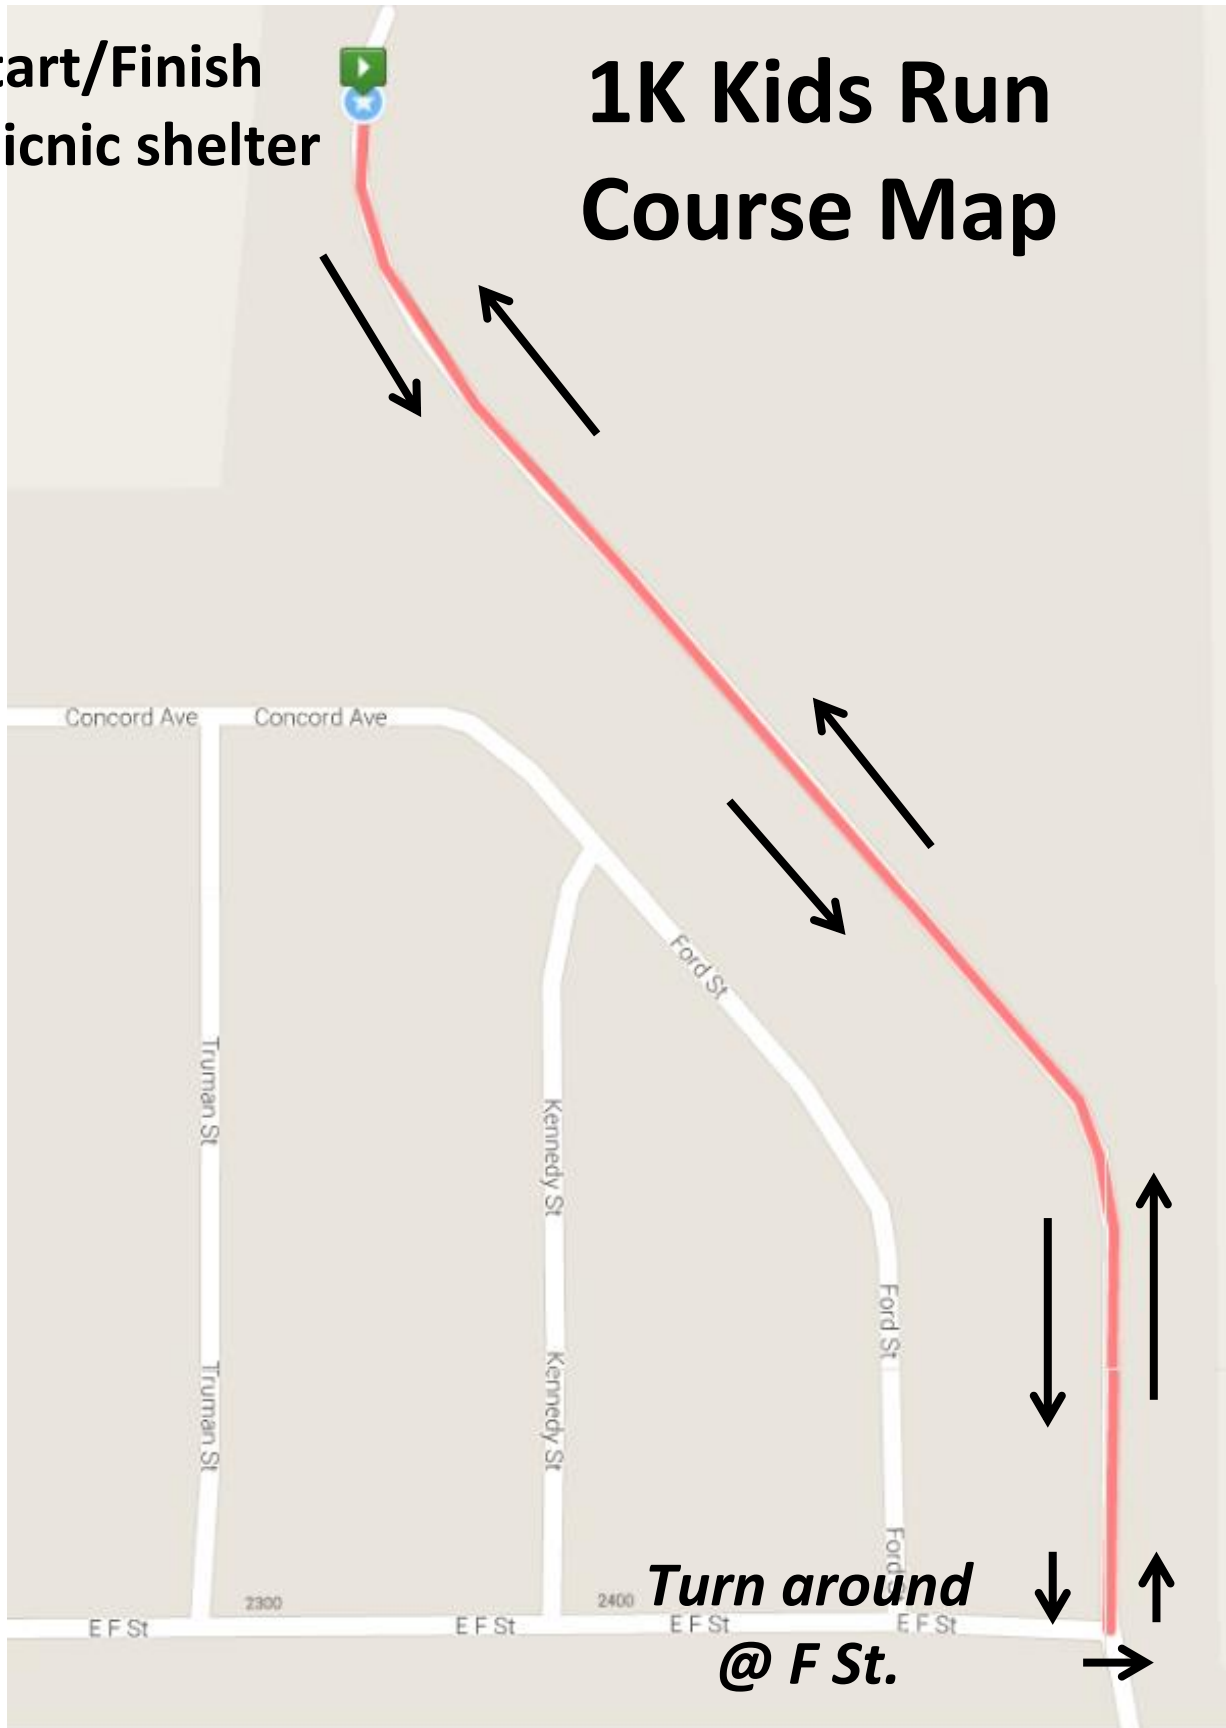

Start/Finish
@ picnic shelter

1K Kids Run Course Map

*Turn around
@ F St.*